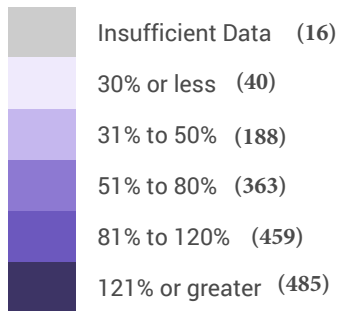

Amalgamated Bank of Chicago

Assessment Area

Cook & DuPage County

Cook and DuPage

Median Family Income %

Source: ACS & PolicyMap

Year: 2016-2020 (# of Tracts in Range)

Shaded by: Census Tract, 2020